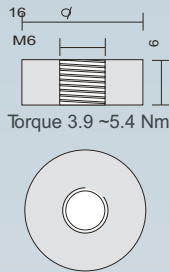

PG Range

(12yr Design Life in Float Service at 20°C)

Dimensions (mm)

Standard terminal (mm)

T6 Threaded Insert 6mm Stud

Physical Specification

Nominal Voltage		12V
Nominal Capacity		65 AH
Dimension	Length	260 ± 2 mm
	Width	168 ± 2 mm
	Container Height	210 ± 2 mm
	Total Height (with terminal)	216 ± 2 mm
Weight		Approx 21.0kg
Standard Terminal		T6