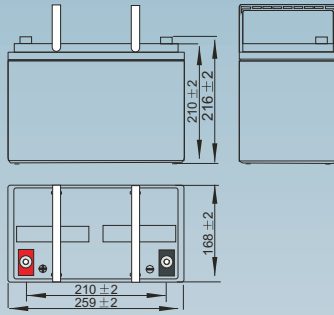

PG Range

(12yr Design Life in Float Service at 20°C)

Dimensions (mm)

Standard terminal (mm)

T6 Threaded Insert 6mm Stud

Physical Specification

Nominal Voltage		12V
Nominal Capacity		65 AH
Dimension	Length	260 ± 2 mm
	Width	168 ± 2 mm
	Container Height	210 ± 2 mm
	Total Height (with terminal)	216 ± 2 mm
Weight		Approx 21.0kg
Standard Terminal		T6