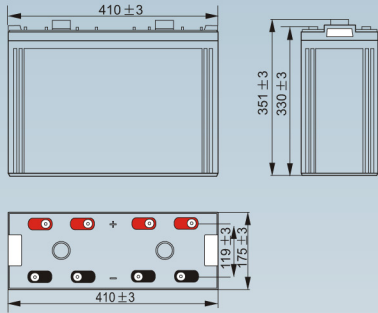

PG Range

(15yr Design Life in Float Service at 20°C)

Dimensions (mm)

Standard terminal (mm)

T11 Threaded Insert 8mm STUD

Physical Specification

Nominal Voltage		2V
Nominal Capacity		860.0 AH
Dimension	Length	410 ± 2 mm
	Width	175 ± 2 mm
	Container Height	330 ± 2 mm
	Total Height (with terminal)	351 ± 2 mm
Weight		Approx 57.0kg
Standard Terminal		T11