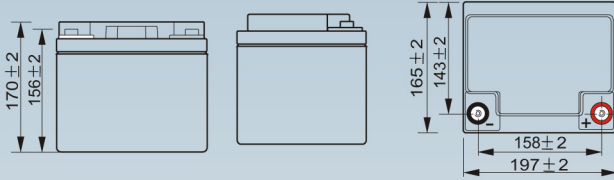

VO Series

(10yr Design Life in Float Service at 20°C)

Dimensions (mm)

Standard terminal (mm)

T6 Threaded Insert 6mm STUD

Physical Specification

Nominal Voltage		12V
Nominal Capacity (20HR)		40.0 AH
Dimension	Length	197 ± 2 mm
	Width	165 + 2 mm
	Container Height	170 ± 2 mm
	Total Height (with terminal)	170 ± 2 mm
Weight		Approx 13.2kg
Standard Terminal		T6