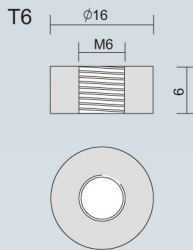

VO Series

(10yr Design Life in Float Service at 20°C)

Dimensions (mm)

Standard terminal (mm)

T6 Threaded Insert 6mm STUD

Physical Specification

Nominal Voltage		12V
Nominal Capacity (20HR)		40.0 AH
Dimension	Length	197 ± 2 mm
	Width	165 + 2 mm
	Container Height	170 ± 2 mm
	Total Height (with terminal)	170 ± 2 mm
Weight		Approx 13.2kg
Standard Terminal		T6