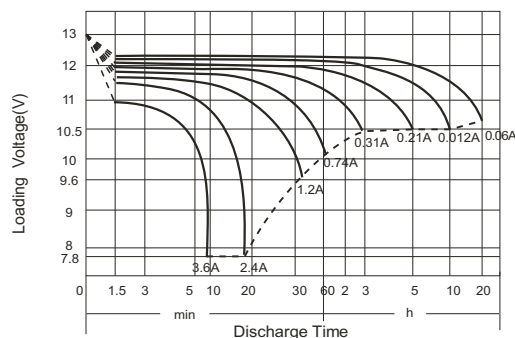

#### Discharging Current & Discharge Duration Time

#### Discharge Characteristics (25°C, 77°C)

#### Dimensions (mm)

#### Physical Specification

Nominal Voltage	12V	
Nominal Capacity (20HR)	1.2AH	
Dimension	Length	97 ± 1mm
	Width	43 ± 1mm
	Container Height	52 ± 1mm
	Total Height (with Terminal)	58 ± 1mm
Weight	Approx 0.6kg	
Standard Terminal	F1	