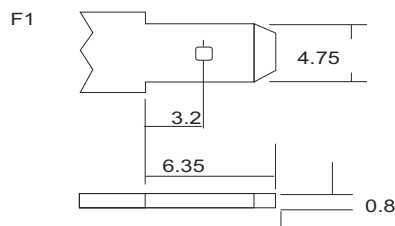

#### Dimensions (mm)

#### Physical Specification

Nominal Voltage	12V	
Nominal Capacity (20HR)	1.2AH	
Dimension	Length	97 ± 1mm
	Width	43 ± 1mm
	Container Height	52 ± 1mm
	Total Height (with Terminal)	58 ± 1mm
Weight	Approx 0.6kg	
Standard Terminal	F1	