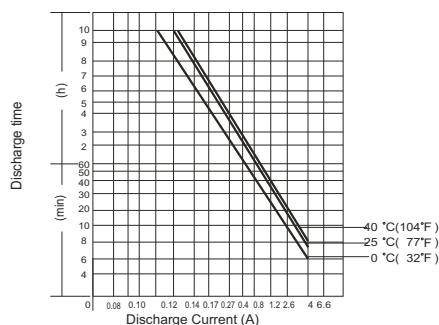

#### Discharging Current & Discharge Duration Time

#### Discharge Characteristics (25°C, 77°C)

#### Dimensions (mm)

#### Physical Specification

Nominal Voltage	12V	
Nominal Capacity (20HR)	1.2AH	
Dimension	Length	97 ± 1mm
	Width	43 ± 1mm
	Container Height	52 ± 1mm
	Total Height (with Terminal)	58 ± 1mm
Weight	Approx 0.6kg	
Standard Terminal	F1	