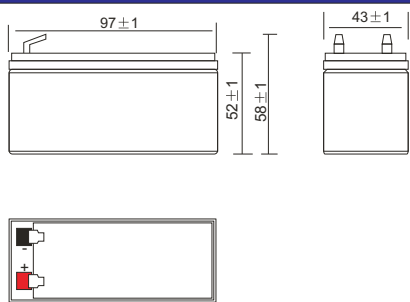

#### Dimensions (mm)

#### Physical Specification

Nominal Voltage	12V	
Nominal Capacity (20HR)	1.2AH	
Dimension	Length	97 ± 1mm
	Width	43 ± 1mm
	Container Height	52 ± 1mm
	Total Height (with Terminal)	58 ± 1mm
Weight	Approx 0.6kg	
Standard Terminal	F1	