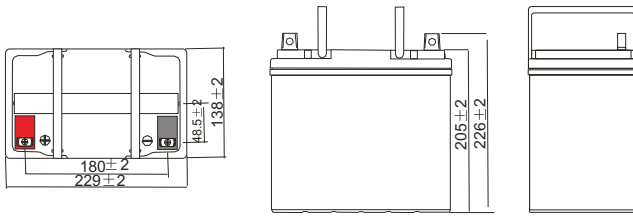

#### Dimensions (mm)

#### Physical Specification

Nominal Voltage		12V
Nominal Capacity (20HR)		55AH
Dimension	Length	229 ± 2mm
	Width	138 ± 2mm
	Container Height	205 ± 2mm
	Total Height (with Terminal)	226 ± 2mm
Weight		Approx 19.0kg
Standard Terminal		T6