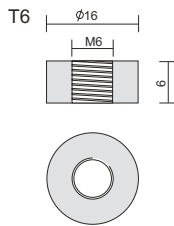

#### Dimensions (mm)

#### Standard Terminal (mm)

#### Physical Specification

Nominal Voltage		12V
Nominal Capacity (20HR)		55AH
Dimension	Length	229 ± 2mm
	Width	138 ± 2mm
	Container Height	205 ± 2mm
	Total Height (with Terminal)	226 ± 2mm
Weight		Approx 19.0kg
Standard Terminal		T6