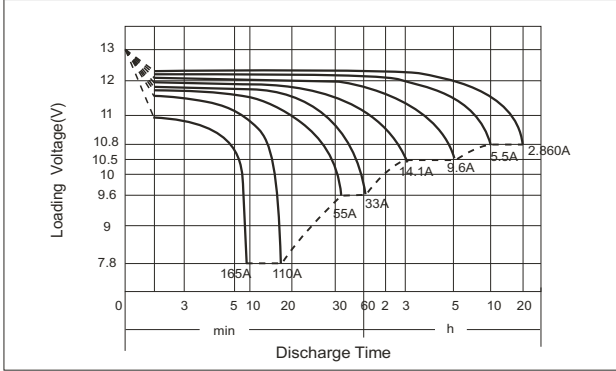

Discharge Characteristics (25°C ,77°C)

Constant Current Discharge Characteristics Unit: Amperes (25°C, 77°F)

F.V/Time	5MIN	10MIN	15MIN	30MIN	1HR	2HR	3HR	4HR	5HR	8HR	10HR	20HR
1.60V	190.8	132.7	100.8	59.4	33.6	20.7	15.8	12.7	10.31	6.82	5.79	3.00
1.67V	164.5	118.5	91.5	55.1	32.0	19.8	15.0	12.1	9.82	6.70	5.67	2.97
1.70V	156.9	113.3	88.7	53.3	31.3	19.4	14.7	12.0	9.71	6.67	5.61	2.94
1.75V	142.5	103.9	83.1	51.3	31.0	18.7	14.1	11.4	9.60	6.63	5.55	2.89
1.80V	126.4	94.6	76.0	49.4	29.0	18.0	13.5	11.1	9.23	6.45	5.50	2.86
1.85V	94.1	74.0	62.9	41.8	25.9	16.5	13.1	10.7	8.60	6.08	5.19	2.83

Constant Power Discharge Characteristics Unit: Watts (25°C, 77°F)

F.V/Time	5MIN	10MIN	15MIN	30MIN	1HR	2HR	3HR	4HR	5HR	8HR	10HR	20HR
1.60V	1897.8	1353.3	1058.7	649.8	378.4	234.9	181.1	146.9	119.3	79.9	68.2	35.4
1.67V	1687.0	1242.3	980.4	609.7	363.8	226.5	173.6	140.4	114.1	78.8	67.0	35.2
1.70V	1620.2	1192.9	954.0	592.4	358.0	223.5	170.1	138.7	113.1	78.5	66.4	34.9
1.75V	1513.3	1119.8	906.2	572.4	354.8	215.6	162.9	132.7	112.0	78.2	65.7	34.2
1.80V	1371.4	1035.7	839.9	555.9	334.4	208.6	156.9	129.9	108.1	76.1	65.2	33.9
1.85V	1032.7	820.2	704.6	478.5	301.0	192.5	152.6	125.0	101.1	72.0	61.6	33.7

Power-Sonic Europe Limited
3 Buckingham Square, Wickford, Essex, SS11 8YQ
Tel: +44 (0)1268 560686 Fax: +44 (0)1268 560902
sales@power-sonic.co.uk
www.power-sonic.co.uk