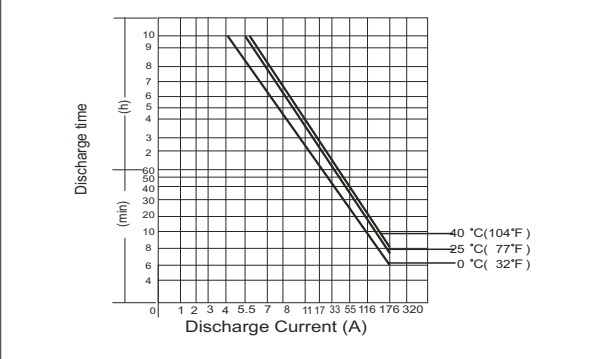

Discharging Current & Discharge Duration Time