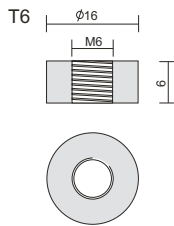

Dimensions (mm)

Standard Terminal (mm)

Physical Specification

Nominal Voltage		12V
Nominal Capacity (20HR)		70AH
Dimension	Length	348 ± 2mm
	Width	167 ± 2mm
	Container Height	178 ± 2mm
	Total Height (with Terminal)	178 ± 2mm
Weight		Approx 22.2Kg
Standard Terminal		T6

Electrical Specification

Rated Capacity	20 hour rate (3.53A)	70.6AH	Constant-Voltage	Cycle	Initial Charging Current less than 19.5A. Voltage 14.4V- 15.0V at 25°C (77°F) Temp. Coefficient -30mV/°C
	10 hour rate (6.5A)	65AH			
	5 hour rate (11.2A)	56AH			
	1 hour rate (16.9A)	50.7AH			
Capacity affected by Temperature	40°C (104°F)	103%	Charge	Standby	No limit on Initial Charging Current Voltage 13.5V-13.8V at 25°C(77°F) Temp. Coefficient - 20mV/°C
	25°C (77°F)	100%			
	0°C (32°F)	86%			