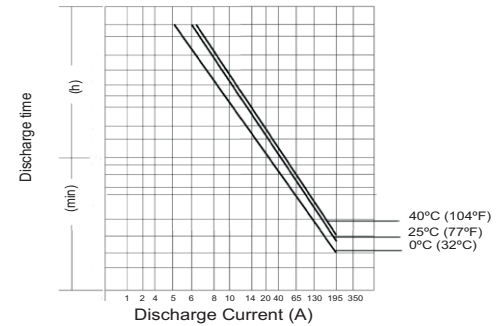

Dimensions (mm)

Standard Terminal (mm)

Physical Specification

Nominal Voltage		12V
Nominal Capacity (20HR)		70AH
Dimension	Length	348 ± 2mm
	Width	167 ± 2mm
	Container Height	178 ± 2mm
	Total Height (with Terminal)	178 ± 2mm
Weight		Approx 22.2Kg
Standard Terminal		T6

Electrical Specification

Rated Capacity	20 hour rate (3.53A)	70.6AH	Constant-Voltage	Cycle	Initial Charging Current less than 19.5A. Voltage 14.4V- 15.0V at 25°C (77°F) Temp. Coefficient -30mV/°C
	10 hour rate (6.5A)	65AH			
	5 hour rate (11.2A)	56AH			
	1 hour rate (16.9A)	50.7AH			
Capacity affected by Temperature	40°C (104°F)	103%	Charge	Standby	No limit on Initial Charging Current Voltage 13.5V-13.8V at 25°C(77°F) Temp. Coefficient - 20mV/°C
	25°C (77°F)	100%			
	0°C (32°F)	86%			

PS-12700 12V 70AH

Flame retardant V-O Case & Cover

Discharging Current & Discharge Duration Time

Discharge Characteristics (25°C ,77°C)

Constant Current Discharge Characteristics Unit: Amperes (25°C, 77°F)