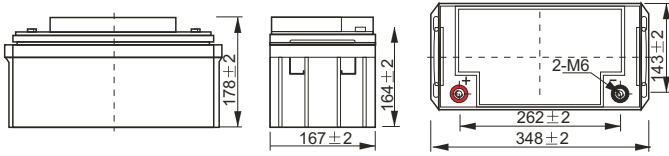

Dimensions (mm)

Standard Terminal (mm)

Physical Specification

Nominal Voltage		12V
Nominal Capacity (20HR)		70AH
Dimension	Length	348 ± 2mm
	Width	167 ± 2mm
	Container Height	178 ± 2mm
	Total Height (with Terminal)	178 ± 2mm
Weight		Approx 22.2Kg
Standard Terminal		T6

Electrical Specification

Rated Capacity	20 hour rate (3.53A)	70.6AH	Constant-Voltage	Cycle	Initial Charging Current less than 19.5A. Voltage 14.4V- 15.0V at 25°C (77°F) Temp. Coefficient -30mV/°C
	10 hour rate (6.5A)	65AH			
	5 hour rate (11.2A)	56AH			
	1 hour rate (16.9A)	50.7AH			
Capacity affected by Temperature	40°C (104°F)	103%	Charge	Standby	No limit on Initial Charging Current Voltage 13.5V-13.8V at 25°C(77°F) Temp. Coefficient - 20mV/°C
	25°C (77°F)	100%			
	0°C (32°F)	86%			