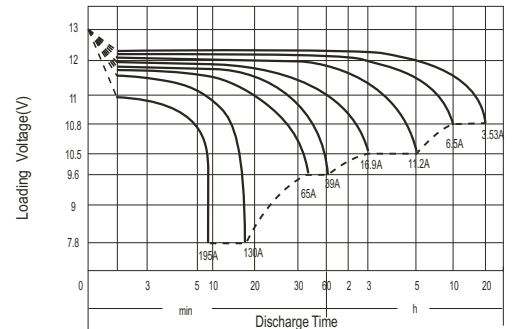

PS-12700 12V 70AH

Flame retardant V-O Case & Cover

Discharging Current & Discharge Duration Time

Discharge Characteristics (25°C ,77°C)

Constant Current Discharge Characteristics Unit: Amperes (25°C, 77°F)

F.V/Time	5MIN	10MIN	15MIN	30MIN	1HR	2HR	3HR	4HR	5HR	8HR	10HR	20HR
1.60V	225.5	156.8	119.2	70.2	39.7	24.4	18.7	15.1	12.2	8.06	6.84	3.54
1.67V	194.4	140.0	108.1	65.1	37.8	23.4	17.8	14.3	11.6	7.92	6.70	3.51
1.70V	185.4	133.8	104.8	63.0	37.0	23.0	17.4	14.1	11.5	7.88	6.63	3.48
1.75V	168.4	122.8	98.2	60.6	36.6	22.1	16.6	13.5	11.3	7.84	6.56	3.41
1.80V	149.3	111.8	89.9	58.3	34.3	21.3	16.0	13.2	10.9	7.62	6.50	3.38
1.85V	111.2	87.5	74.4	49.4	30.6	19.5	15.4	12.6	10.2	7.18	6.14	3.35