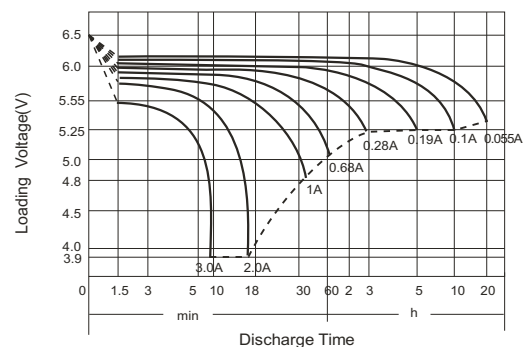

PS-610 6V 1.0AH

Dimensions (mm)

Standard Terminal (mm)

Physical Specification

Nominal Voltage		6V
Nominal Capacity (20HR)		1.0AH
Dimension	Length	50 ± 1mm
	Width	42 ± 1mm
	Container Height	51 ± 1mm
	Total Height (with Terminal)	57 ± 1mm
Weight		Approx 0.28kg
Standard Terminal		F1

Electrical Specification

Rated Capacity	20 hour rate (55mA)	1.1AH	Constant-Voltage	Cycle	Initial Charging Current less than 0.3A. Voltage 7.20V- 7.50V at 25°C (77°F) Temp. Coefficient -15mV/°C
	10 hour rate (100mA)	1.0AH			
	5 hour rate (190mA)	0.95AH			
	1 hour rate (680mA)	0.68AH			
	15minute rate (216A)	0.54AH			
Capacity affected by Temperature	40°C (104°F)	103%	Charge	Standby	No limit on Initial Charging Current Voltage 6.75V-6.90V at 25°C(77°F) Temp. Coefficient - 10mV/°C
	25°C (77°F)	100%			
	0°C (32°F)	86%			

Discharging Current & Discharge Duration Time

Discharge Characteristics (25°C ,77°C)

Constant Current Discharge Characteristics Unit: Amperes (25°C, 77°F)

F.V/Time	5MIN	10MIN	15MIN	30MIN	1HR	2HR	3HR	4HR	5HR	8HR	10HR	20HR
1.60V	3.86	2.62	1.94	1.15	0.65	0.37	0.282	0.226	0.185	0.121	0.101	0.052
1.67V	3.33	2.34	1.76	1.07	0.62	0.36	0.268	0.215	0.176	0.119	0.098	0.052
1.70V	3.17	2.24	1.71	1.03	0.61	0.35	0.262	0.212	0.174	0.118	0.097	0.051
1.75V	2.88	2.05	1.60	0.99	0.59	0.34	0.255	0.207	0.172	0.117	0.097	0.051
1.80V	2.56	1.87	1.46	0.96	0.56	0.32	0.250	0.202	0.166	0.115	0.096	0.050
1.85V	1.90	1.46	1.21	0.81	0.50	0.30	0.233	0.189	0.154	0.108	0.090	0.050