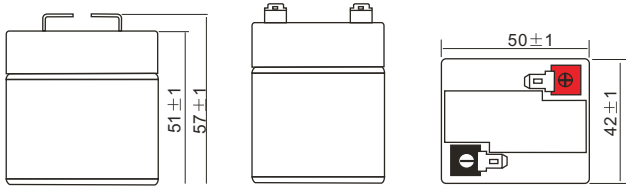

PS-610 6V 1.0AH

Dimensions (mm)

Standard Terminal (mm)

Physical Specification

Nominal Voltage		6V
Nominal Capacity (20HR)		1.0AH
Dimension	Length	50 ± 1mm
	Width	42 ± 1mm
	Container Height	51 ± 1mm
	Total Height (with Terminal)	57 ± 1mm
Weight		Approx 0.28kg
Standard Terminal		F1

Electrical Specification

Rated Capacity	20 hour rate (55mA)	1.1AH	Constant-Voltage	Cycle	Initial Charging Current less than 0.3A. Voltage 7.20V- 7.50V at 25°C (77°F) Temp. Coefficient -15mV/°C
	10 hour rate (100mA)	1.0AH			
	5 hour rate (190mA)	0.95AH			
	1 hour rate (680mA)	0.68AH			
	15minute rate (216A)	0.54AH			
Capacity affected by Temperature	40°C (104°F)	103%	Charge	Standby	No limit on Initial Charging Current Voltage 6.75V-6.90V at 25°C(77°F) Temp. Coefficient - 10mV/°C
	25°C (77°F)	100%			
	0°C (32°F)	86%			