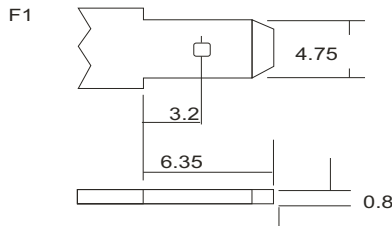

PS-610 6V 1.0AH

Dimensions (mm)

Standard Terminal (mm)

Physical Specification

Nominal Voltage		6V
Nominal Capacity (20HR)		1.0AH
Dimension	Length	50 ± 1mm
	Width	42 ± 1mm
	Container Height	51 ± 1mm
	Total Height (with Terminal)	57 ± 1mm
Weight		Approx 0.28kg
Standard Terminal		F1

Electrical Specification

Rated Capacity	20 hour rate (55mA)	1.1AH	Constant-Voltage	Cycle	Initial Charging Current less than 0.3A. Voltage 7.20V- 7.50V at 25°C (77°F) Temp. Coefficient -15mV/°C
	10 hour rate (100mA)	1.0AH			
	5 hour rate (190mA)	0.95AH			
	1 hour rate (680mA)	0.68AH			
	15minute rate (216A)	0.54AH			
Capacity affected by Temperature	40°C (104°F)	103%	Charge	Standby	No limit on Initial Charging Current Voltage 6.75V-6.90V at 25°C(77°F) Temp. Coefficient - 10mV/°C
	25°C (77°F)	100%			
	0°C (32°F)	86%			