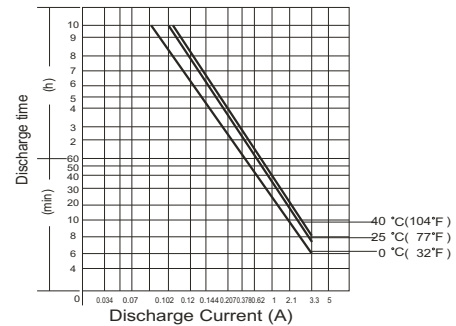

PS-610 6V 1.0AH

Dimensions (mm)

Standard Terminal (mm)

Physical Specification

Nominal Voltage		6V
Nominal Capacity (20HR)		1.0AH
Dimension	Length	50 ± 1mm
	Width	42 ± 1mm
	Container Height	51 ± 1mm
	Total Height (with Terminal)	57 ± 1mm
Weight		Approx 0.28kg
Standard Terminal		F1

Electrical Specification

Rated Capacity	20 hour rate (55mA)	1.1AH	Constant-Voltage	Cycle	Initial Charging Current less than 0.3A. Voltage 7.20V- 7.50V at 25°C (77°F) Temp. Coefficient -15mV/°C
	10 hour rate (100mA)	1.0AH			
	5 hour rate (190mA)	0.95AH			
	1 hour rate (680mA)	0.68AH			
	15minute rate (216A)	0.54AH			
Capacity affected by Temperature	40°C (104°F)	103%	Charge	Standby	No limit on Initial Charging Current Voltage 6.75V-6.90V at 25°C(77°F) Temp. Coefficient - 10mV/°C
	25°C (77°F)	100%			
	0°C (32°F)	86%			

Discharging Current & Discharge Duration Time

Discharge Characteristics (25°C ,77°C)

Constant Current Discharge Characteristics Unit: Amperes (25°C, 77°F)

F.V/Time	5MIN	10MIN	15MIN	30MIN	1HR	2HR	3HR	4HR	5HR	8HR	10HR	20HR
1.60V	3.86	2.62	1.94	1.15	0.65	0.37	0.282	0.226	0.185	0.121	0.101	0.052
1.67V	3.33	2.34	1.76	1.07	0.62	0.36	0.268	0.215	0.176	0.119	0.098	0.052
1.70V	3.17	2.24	1.71	1.03	0.61	0.35	0.262	0.212	0.174	0.118	0.097	0.051
1.75V	2.88	2.05	1.60	0.99	0.59	0.34	0.255	0.207	0.172	0.117	0.097	0.051
1.80V	2.56	1.87	1.46	0.96	0.56	0.32	0.250	0.202	0.166	0.115	0.096	0.050
1.85V	1.90	1.46	1.21	0.81	0.50	0.30	0.233	0.189	0.154	0.108	0.090	0.050