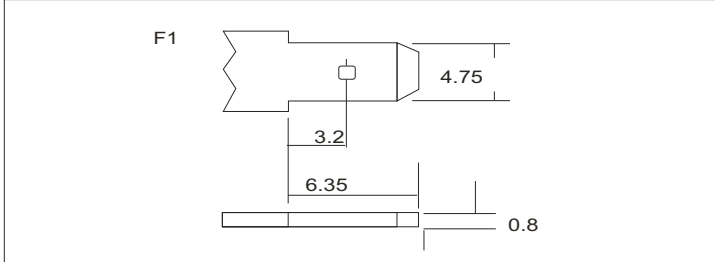

**PS-640 6V 4.5AH**

**Dimensions (mm)**

**Standard Terminal (mm)**

**Physical Specification**

Nominal Voltage		6V
Nominal Capacity (20HR)		4.5AH
Dimension	Length	70 ± 1mm
	Width	47 ± 1mm
	Container Height	100 ± 1mm
	Total Height (with Terminal)	106 ± 1mm
Weight		Approx 0.81kg
Standard Terminal		F1

**Electrical Specification**

Rated Capacity	20 hour rate (225mA)	4.5AH	Constant-Voltage	Cycle	Initial Charging Current less than 1.35A. Voltage 7.20V~ 7.50V at 25°C (77°F) Temp. Coefficient -15mV/°C
	10 hour rate (410mA)	4.1AH			
	5 hour rate (740mA)	3.7AH			
	1 hour rate (2.85A)	2.85AH			
	15 minute rate (9.02A)	2.255AH			
Capacity affected by Temperature	40°C (104°F)	103%	Charge	Standby	No limit on Initial Charging Current Voltage 6.75V~6.90V at 25°C(77°F) Temp. Coefficient - 10mV/°C
	25°C (77°F)	100%			
	0°C (32°F)	86%			