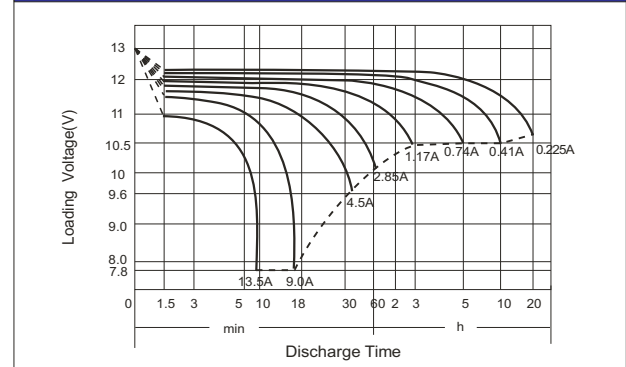

**PS-640 6V 4.5AH**

**Dimensions (mm)**

**Standard Terminal (mm)**

**Physical Specification**

Nominal Voltage		6V
Nominal Capacity (20HR)		4.5AH
Dimension	Length	70 ± 1mm
	Width	47 ± 1mm
	Container Height	100 ± 1mm
	Total Height (with Terminal)	106 ± 1mm
Weight		Approx 0.81kg
Standard Terminal		F1

**Electrical Specification**

Rated Capacity	20 hour rate (225mA)	4.5AH	Constant-Voltage	Cycle	Initial Charging Current less than 1.35A. Voltage 7.20V~ 7.50V at 25°C (77°F) Temp. Coefficient -15mV/°C
	10 hour rate (410mA)	4.1AH			
	5 hour rate (740mA)	3.7AH			
	1 hour rate (2.85A)	2.85AH			
	15 minute rate (9.02A)	2.255AH			
Capacity affected by Temperature	40°C (104°F)	103%	Charge	Standby	No limit on Initial Charging Current Voltage 6.75V~6.90V at 25°C(77°F) Temp. Coefficient - 10mV/°C
	25°C (77°F)	100%			
	0°C (32°F)	86%			

**Discharging Current & Discharge Duration Time**

**Discharge Characteristics (25°C ,77°C)**

**Constant Current Discharge Characteristics Unit: Amperes (25°C, 77°F)**

F.V/Time	5MIN	10MIN	15MIN	30MIN	1HR	2HR	3HR	4HR	5HR	8HR	10HR	20HR
1.60V	17.40	11.80	8.73	5.18	2.93	1.67	1.27	1.02	0.83	0.545	0.452	0.236
1.67V	15.00	10.54	7.92	4.80	2.79	1.60	1.21	0.97	0.79	0.536	0.443	0.234
1.70V	14.30	10.07	7.68	4.65	2.74	1.58	1.18	0.95	0.78	0.532	0.438	0.231
1.75V	12.97	9.24	7.19	4.46	2.65	1.51	1.15	0.93	0.77	0.524	0.434	0.227
1.80V	11.50	8.41	6.59	4.30	2.53	1.46	1.13	0.91	0.75	0.515	0.430	0.225
1.85V	8.57	6.58	5.45	3.64	2.26	1.34	1.05	0.85	0.69	0.486	0.406	0.223