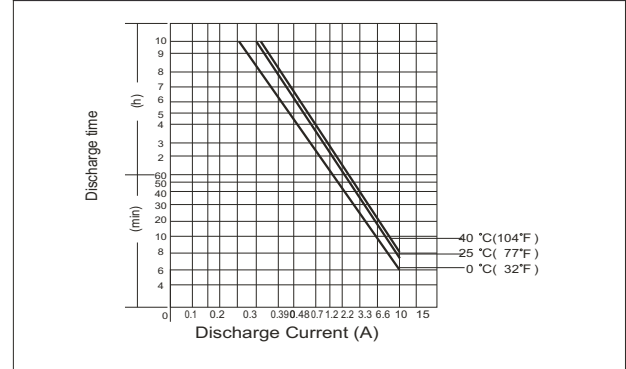

**PS-640 6V 4.5AH**

**Dimensions (mm)**

**Standard Terminal (mm)**

**Physical Specification**

Nominal Voltage		6V
Nominal Capacity (20HR)		4.5AH
Dimension	Length	70 ± 1mm
	Width	47 ± 1mm
	Container Height	100 ± 1mm
	Total Height (with Terminal)	106 ± 1mm
Weight		Approx 0.81kg
Standard Terminal		F1

**Electrical Specification**

Rated Capacity	20 hour rate (225mA)	4.5AH	Constant-Voltage	Cycle	Initial Charging Current less than 1.35A. Voltage 7.20V~ 7.50V at 25°C (77°F) Temp. Coefficient -15mV/°C
	10 hour rate (410mA)	4.1AH			
	5 hour rate (740mA)	3.7AH			
	1 hour rate (2.85A)	2.85AH			
	15 minute rate (9.02A)	2.255AH			
Capacity affected by Temperature	40°C (104°F)	103%	Charge	Standby	No limit on Initial Charging Current Voltage 6.75V~6.90V at 25°C(77°F) Temp. Coefficient - 10mV/°C
	25°C (77°F)	100%			
	0°C (32°F)	86%			

**Discharging Current & Discharge Duration Time**

**Discharge Characteristics (25°C ,77°C)**

**Constant Current Discharge Characteristics Unit: Amperes (25°C, 77°F)**

F.V/Time	5MIN	10MIN	15MIN	30MIN	1HR	2HR	3HR	4HR	5HR	8HR	10HR	20HR
1.60V	17.40	11.80	8.73	5.18	2.93	1.67	1.27	1.02	0.83	0.545	0.452	0.236
1.67V	15.00	10.54	7.92	4.80	2.79	1.60	1.21	0.97	0.79	0.536	0.443	0.234
1.70V	14.30	10.07	7.68	4.65	2.74	1.58	1.18	0.95	0.78	0.532	0.438	0.231
1.75V	12.97	9.24	7.19	4.46	2.65	1.51	1.15	0.93	0.77	0.524	0.434	0.227
1.80V	11.50	8.41	6.59	4.30	2.53	1.46	1.13	0.91	0.75	0.515	0.430	0.225
1.85V	8.57	6.58	5.45	3.64	2.26	1.34	1.05	0.85	0.69	0.486	0.406	0.223