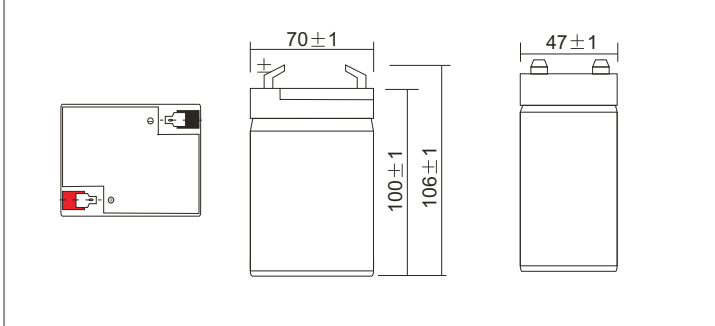

**PS-640 6V 4.5AH**

**Dimensions (mm)**

**Standard Terminal (mm)**

**Physical Specification**

Nominal Voltage		6V
Nominal Capacity (20HR)		4.5AH
Dimension	Length	70 ± 1mm
	Width	47 ± 1mm
	Container Height	100 ± 1mm
	Total Height (with Terminal)	106 ± 1mm
Weight		Approx 0.81kg
Standard Terminal		F1

**Electrical Specification**

Rated Capacity	20 hour rate (225mA)	4.5AH	Constant-Voltage	Cycle	Initial Charging Current less than 1.35A. Voltage 7.20V~ 7.50V at 25°C (77°F) Temp. Coefficient -15mV/°C
	10 hour rate (410mA)	4.1AH			
	5 hour rate (740mA)	3.7AH			
	1 hour rate (2.85A)	2.85AH			
	15 minute rate (9.02A)	2.255AH			
Capacity affected by Temperature	40°C (104°F)	103%	Charge	Standby	No limit on Initial Charging Current Voltage 6.75V~6.90V at 25°C(77°F) Temp. Coefficient - 10mV/°C
	25°C (77°F)	100%			
	0°C (32°F)	86%			