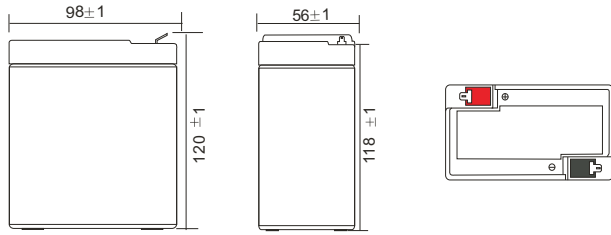

PS-682 6V 8.0AH

Dimensions (mm)

Standard Terminal (mm)

Physical Specification

Nominal Voltage		6V
Nominal Capacity (20HR)		8AH
Dimension	Length	98 ± 1mm
	Width	56 ± 1mm
	Container Height	118 ± 1mm
	Total Height (with Terminal)	120 ± 1mm
Weight		Approx 1.52kg
Standard Terminal		F1

Electrical Specification

Rated Capacity	20 hour rate (450mA)	9.0AH	Constant-Voltage	Cycle	Initial Charging Current less than 2.55A. Voltage 7.20V~ 7.50V at 25°C (77°F) Temp. Coefficient -15mV/°C
	10 hour rate (810mA)	8.1AH			
	5 hour rate (1.53A)	7.65AH			
	1 hour rate (5.58A)	5.58AH			
	15 minute rate (17.6A)	4.4AH			
Capacity affected by Temperature	40°C (104°F)	103%	Charge	Standby	No limit on Initial Charging Current Voltage 6.75V~6.90V at 25°C(77°F) Temp. Coefficient - 10mV/°C
	25°C (77°F)	100%			
	0°C (32°F)	86%			