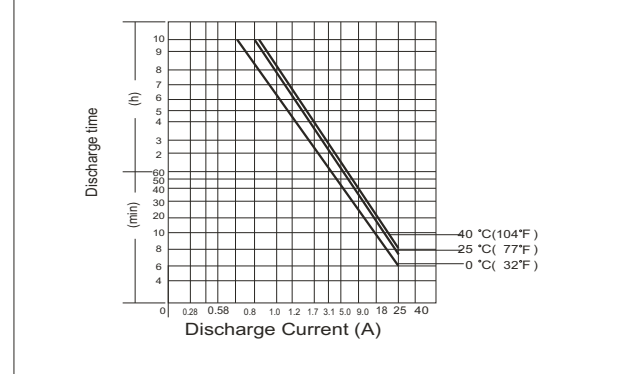

PS-682 6V 8.0AH

Dimensions (mm)

Standard Terminal (mm)

Physical Specification

Nominal Voltage		6V
Nominal Capacity (20HR)		8AH
Dimension	Length	98 ± 1mm
	Width	56 ± 1mm
	Container Height	118 ± 1mm
	Total Height (with Terminal)	120 ± 1mm
Weight		Approx 1.52kg
Standard Terminal		F1

Electrical Specification

Rated Capacity	20 hour rate (450mA)	9.0AH	Constant-Voltage	Cycle	Initial Charging Current less than 2.55A. Voltage 7.20V~ 7.50V at 25°C (77°F) Temp. Coefficient -15mV/°C
	10 hour rate (810mA)	8.1AH			
	5 hour rate (1.53A)	7.65AH			
	1 hour rate (5.58A)	5.58AH			
	15 minute rate (17.6A)	4.4AH			
Capacity affected by Temperature	40°C (104°F)	103%	Charge	Standby	No limit on Initial Charging Current Voltage 6.75V~6.90V at 25°C(77°F) Temp. Coefficient - 10mV/°C
	25°C (77°F)	100%			
	0°C (32°F)	86%			

Discharging Current & Discharge Duration Time

Discharge Characteristics (25°C ,77°C)

Constant Current Discharge Characteristics Unit: Amperes (25°C, 77°F)

F.V/Time	5MIN	10MIN	15MIN	30MIN	1HR	2HR	3HR	4HR	5HR	8HR	10HR	20HR
1.60V	30.9	21.0	15.50	9.20	5.21	2.97	2.25	1.81	1.48	0.97	0.80	0.419
1.67V	26.6	18.7	14.10	8.54	4.96	2.85	2.14	1.72	1.41	0.95	0.79	0.415
1.70V	25.4	17.9	13.70	8.26	4.86	2.80	2.10	1.70	1.39	0.95	0.78	0.411
1.75V	23.1	16.4	12.80	7.94	4.71	2.69	2.04	1.65	1.38	0.93	0.77	0.404
1.80V	20.4	14.9	11.70	7.64	4.51	2.60	2.00	1.62	1.32	0.92	0.76	0.400
1.85V	15.2	11.7	9.69	6.48	4.02	2.38	1.86	1.51	1.23	0.86	0.72	0.396

Constant Power Discharge Characteristics Unit: Watts (25°C, 77°F)

F.V/Time	5MIN	10MIN	15MIN	30MIN	1HR	2HR	3HR	4HR	5HR	8HR	10HR	20HR
1.60V	153.6	107.0	81.5	50.3	29.40	16.9	12.90	10.43	8.56	5.68	4.74	2.48
1.67V	136.5	98.2	75.5	47.2	28.20	16.3	12.40	9.97	8.19	5.60	4.65	2.46
1.70V	131.1	94.3	73.4	45.9	27.80	16.1	12.10	9.84	8.12	5.56	4.61	2.44
1.75V	122.5	88.5	69.8	44.3	27.00	15.5	11.80	9.60	8.03	5.49	4.57	2.39
1.80V	111.0	81.9	64.7	43.0	25.90	15.0	11.60	9.42	7.75	5.41	4.53	2.37
1.85V	83.6	64.8	54.3	37.0	23.35	13.9	110.88	8.87	7.26	5.12	4.28	2.35