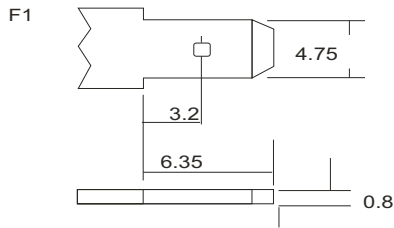

PS-682 6V 8.0AH

Dimensions (mm)

Standard Terminal (mm)

Physical Specification

Nominal Voltage		6V
Nominal Capacity (20HR)		8AH
Dimension	Length	98 ± 1mm
	Width	56 ± 1mm
	Container Height	118 ± 1mm
	Total Height (with Terminal)	120 ± 1mm
Weight		Approx 1.52kg
Standard Terminal		F1

Electrical Specification

Rated Capacity	20 hour rate (450mA)	9.0AH	Constant-Voltage	Cycle	Initial Charging Current less than 2.55A. Voltage 7.20V~ 7.50V at 25°C (77°F) Temp. Coefficient -15mV/°C
	10 hour rate (810mA)	8.1AH			
	5 hour rate (1.53A)	7.65AH			
	1 hour rate (5.58A)	5.58AH			
	15 minute rate (17.6A)	4.4AH			
Capacity affected by Temperature	40°C (104°F)	103%	Charge	Standby	No limit on Initial Charging Current Voltage 6.75V~6.90V at 25°C(77°F) Temp. Coefficient - 10mV/°C
	25°C (77°F)	100%			
	0°C (32°F)	86%			