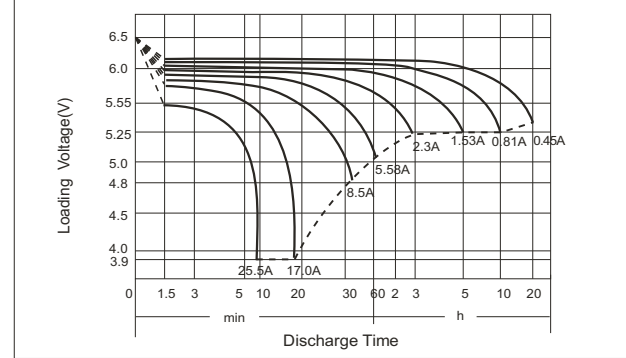

PS-682 6V 8.0AH

Dimensions (mm)

Standard Terminal (mm)

Physical Specification

Nominal Voltage		6V
Nominal Capacity (20HR)		8AH
Dimension	Length	98 ± 1mm
	Width	56 ± 1mm
	Container Height	118 ± 1mm
	Total Height (with Terminal)	120 ± 1mm
Weight		Approx 1.52kg
Standard Terminal		F1

Electrical Specification

Rated Capacity	20 hour rate (450mA)	9.0AH	Constant-Voltage	Cycle	Initial Charging Current less than 2.55A. Voltage 7.20V~ 7.50V at 25°C (77°F) Temp. Coefficient -15mV/°C
	10 hour rate (810mA)	8.1AH			
	5 hour rate (1.53A)	7.65AH			
	1 hour rate (5.58A)	5.58AH			
	15 minute rate (17.6A)	4.4AH			
Capacity affected by Temperature	40°C (104°F)	103%	Charge	Standby	No limit on Initial Charging Current Voltage 6.75V~6.90V at 25°C(77°F) Temp. Coefficient - 10mV/°C
	25°C (77°F)	100%			
	0°C (32°F)	86%			

Discharging Current & Discharge Duration Time

Discharge Characteristics (25°C ,77°C)

Constant Current Discharge Characteristics Unit: Amperes (25°C, 77°F)

F.V/Time	5MIN	10MIN	15MIN	30MIN	1HR	2HR	3HR	4HR	5HR	8HR	10HR	20HR
1.60V	30.9	21.0	15.50	9.20	5.21	2.97	2.25	1.81	1.48	0.97	0.80	0.419
1.67V	26.6	18.7	14.10	8.54	4.96	2.85	2.14	1.72	1.41	0.95	0.79	0.415
1.70V	25.4	17.9	13.70	8.26	4.86	2.80	2.10	1.70	1.39	0.95	0.78	0.411
1.75V	23.1	16.4	12.80	7.94	4.71	2.69	2.04	1.65	1.38	0.93	0.77	0.404
1.80V	20.4	14.9	11.70	7.64	4.51	2.60	2.00	1.62	1.32	0.92	0.76	0.400
1.85V	15.2	11.7	9.69	6.48	4.02	2.38	1.86	1.51	1.23	0.86	0.72	0.396